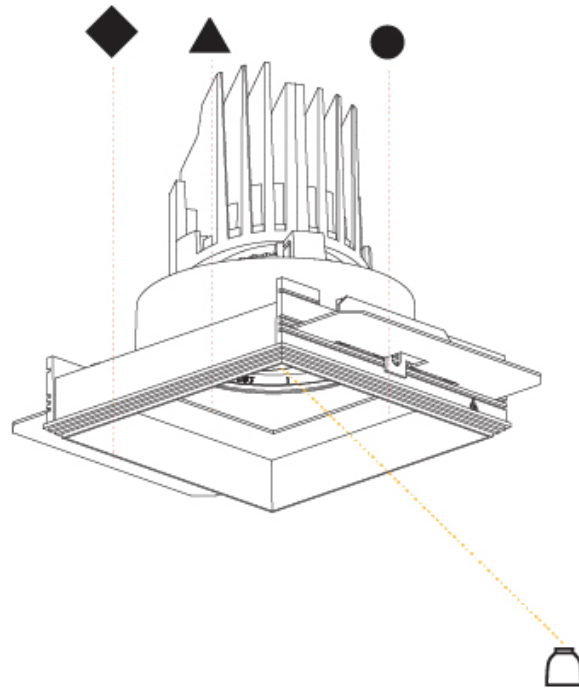

BIONIQ SQUARE ADJUSTABLE COMFORT TRIMLESS

A35531-

PROJECT _____

TYPE _____

SPECIFIER _____

QUANTITY _____

DATE _____